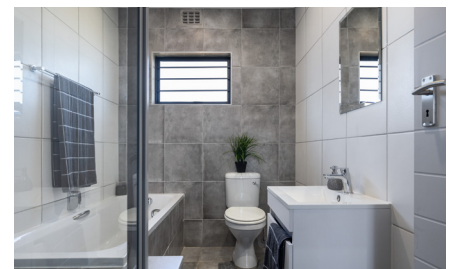

Book a viewing now:
<https://bit.ly/3NjLvF2>